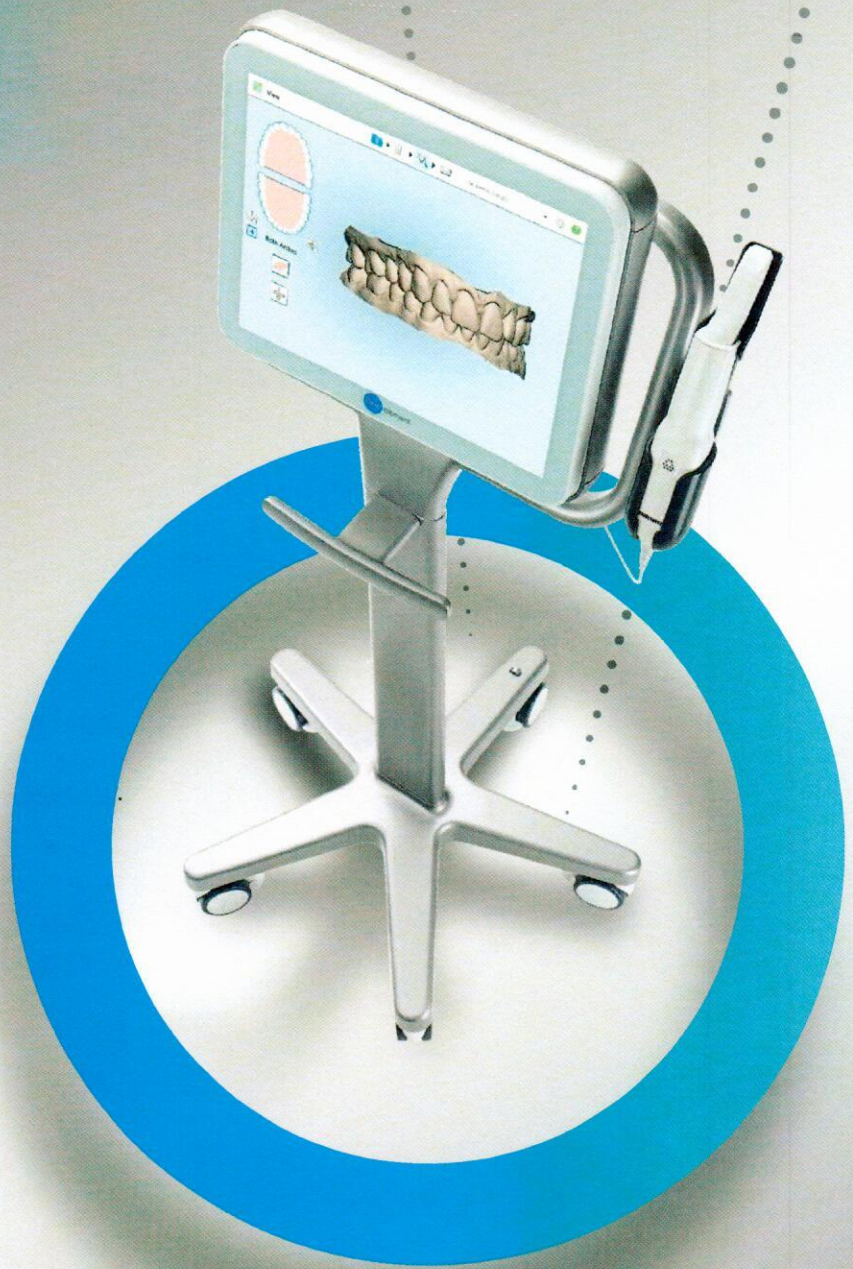

Making a Great First Impression

We Are a Digital
Impression Practice

No Goop.
No Gag.
No Worries!

iTero element™

We Are a Digital Impression Practice Proud Owners of an iTero® Element™ Intraoral Scanner

We'll Make a Great First Impression

The iTero Element Scanner is a state-of-the-art digital impression system that eliminates the need for messy putty in your mouth. With our iTero Element Scanner, we can digitally capture a detailed 3D model of your teeth and gums. Not only is this process far more comfortable than the old putty based impressions, but it's faster and can offer a superior clinical endpoint.

- No goop or gag to worry about
- Fast, accurate impression
- Ideal for crowns, bridges, implants, and Invisalign® clear aligners and retainers
- See a simulation of your potential Invisalign treatment outcome

During the impression process, you can breathe or swallow as you normally would. You can even pause during the process if you need to sneeze or just want to ask a question. The scanner gives us a 3D model of your mouth that can be used for your dental services including the Invisalign Outcome Simulator to show you what your new smile might look like.